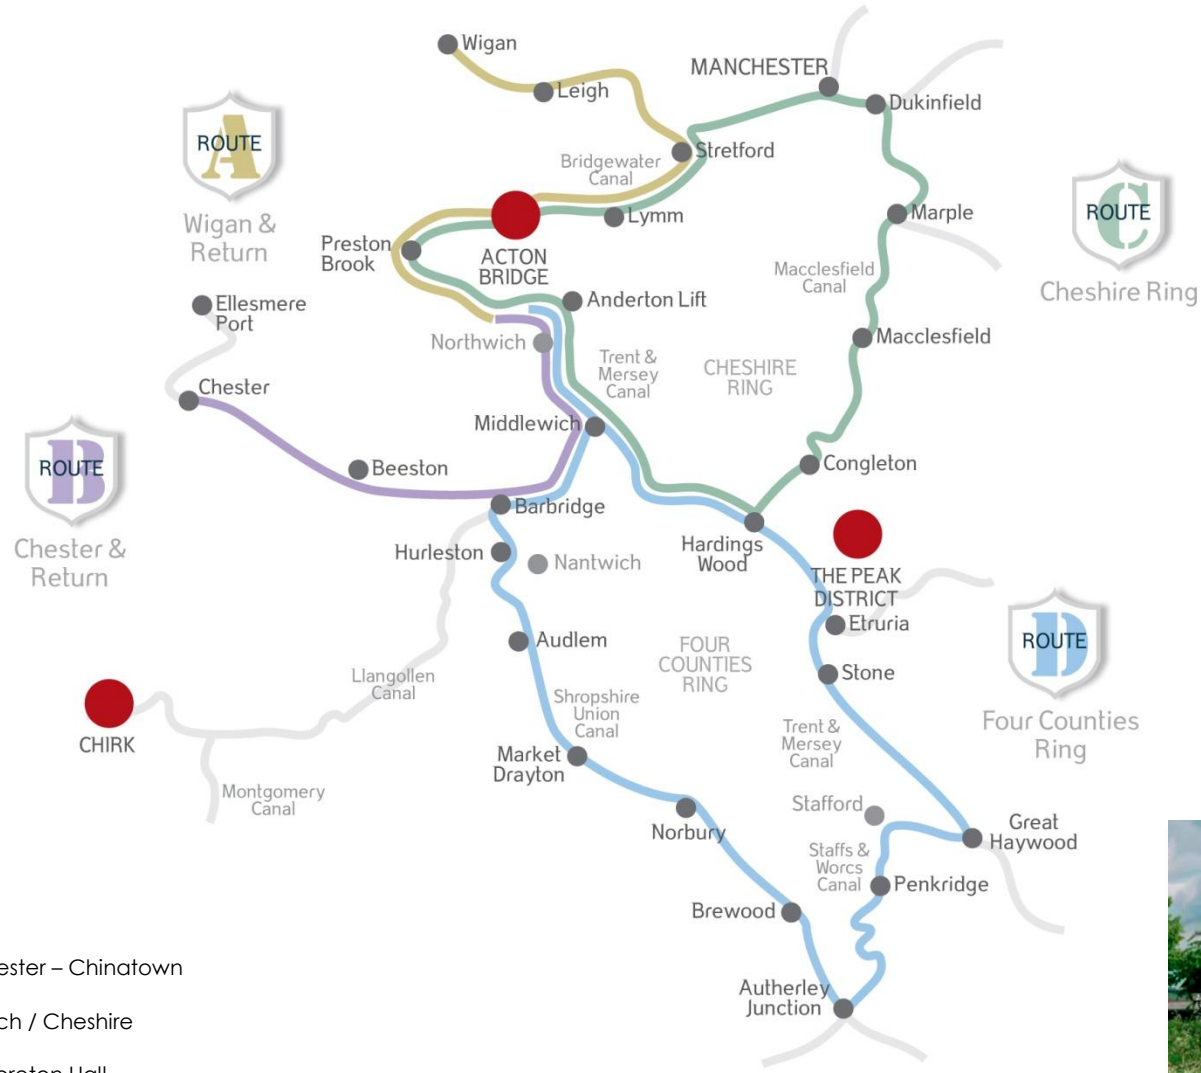

ACTON BRIDGE

Manchester – Chinatown
Nantwich / Cheshire
Little Moreton Hall

Anderton Boat Lift

© Mike Peel