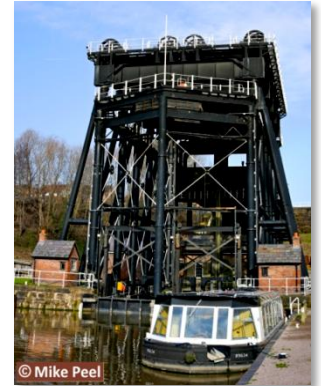

ACTON BRIDGE

Manchester – Chinatown
Nantwich / Cheshire
Little Moreton Hall

Anderton Boat Lift

© Mike Peel