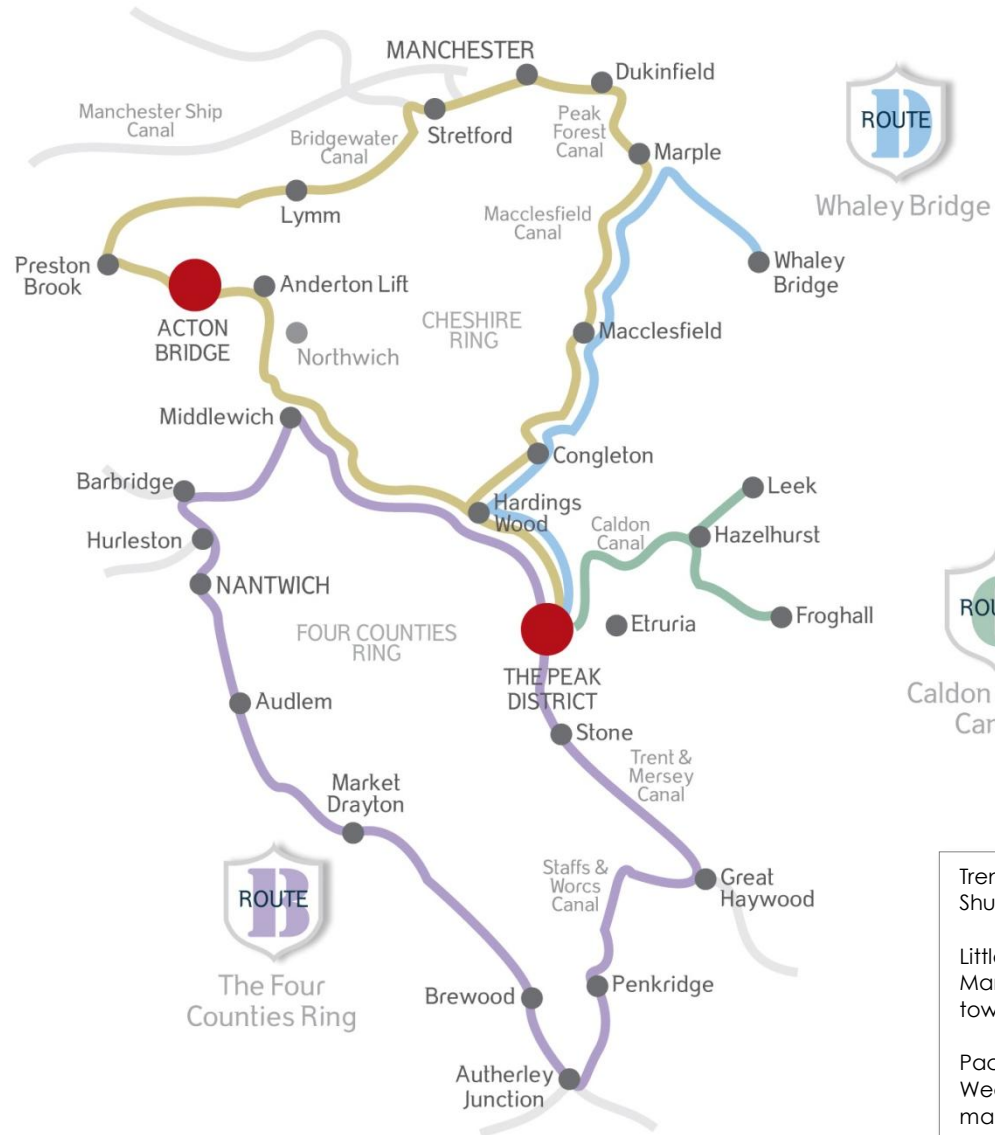

THE PEAK DISTRICT

Trentham Gardens (li.)
Shugborough Hall (re.)

Little Moreton Hall (li.)
Manchester - Chinatown (re.)

Packhorse Bridge (li.)
Wedgwood Porzellanmanufaktur (re.)